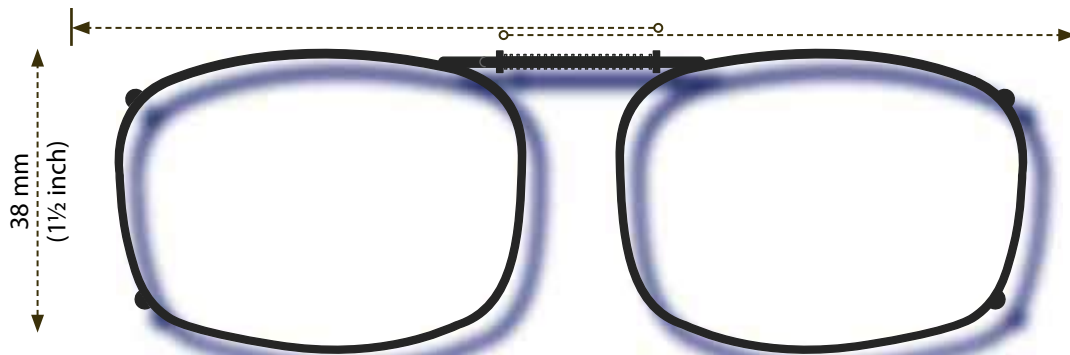

ISOLATE YOUR EYES
COCOONS®

Use the shape illustrations below to find the REC 7 size that fits your prescription glasses the most accurately. To find the perfect fit, print out this form at 100% actual size and then place your prescription glasses face down on each shape and choose the one that is closest to the shape of your eyewear.

This clip fits a maximum of 129 mm (5¹/₁₆ inches).

■ **RECTANGLE 7-50**

Actual Size

This clip fits a maximum of 133 mm (5¹/₄ inches).

■ **RECTANGLE 7-52**

Actual Size

www.liveeyewear.com

Included Case