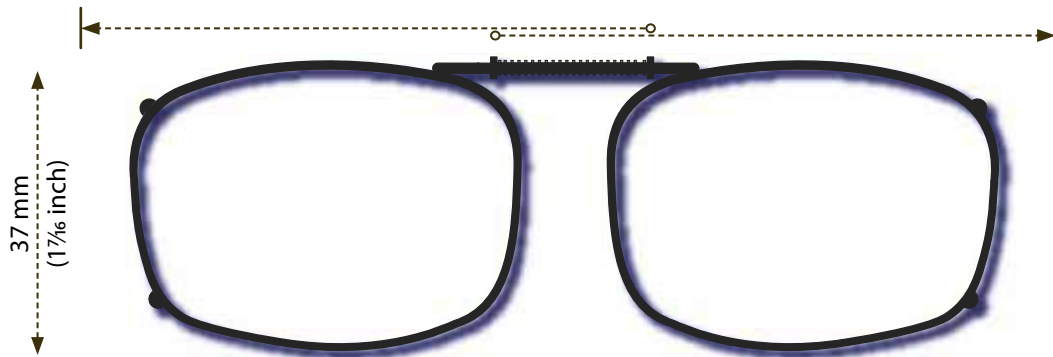

ISOLATE YOUR EYES
COCOONS®

Use the shape illustrations below to find the REC 7 size that fits your prescription glasses the most accurately. To find the perfect fit, print out this form at 100% actual size and then place your prescription glasses face down on each shape and choose the one that is closest to the shape of your eyewear.

This clip fits a maximum of 129 mm (5¹/₁₆ inches).

■ **RECTANGLE 7-50**

Actual Size

This clip fits a maximum of 133 mm (5¹/₄ inches).

■ **RECTANGLE 7-52**

Actual Size

www.liveeyewear.com

Included Case