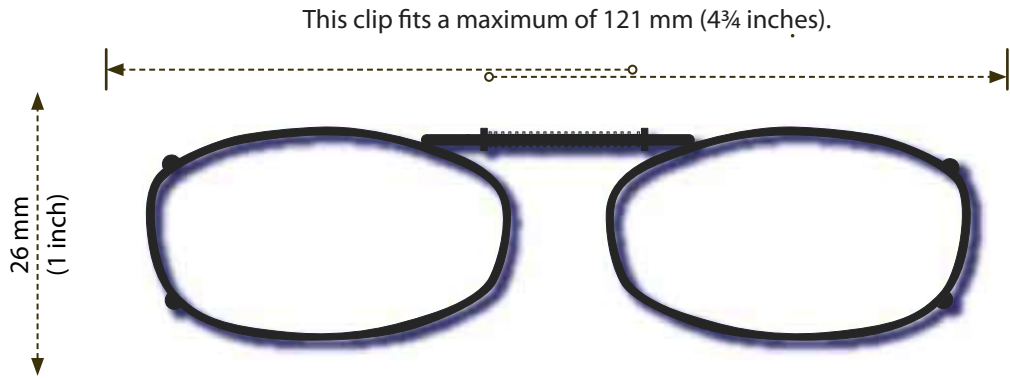

ISOLATE YOUR EYES
COCOONS®

Use the shape illustrations below to find the REC 6 size that fits your prescription glasses the most accurately. To find the perfect fit, print out this form at 100% actual size and then place your prescription glasses face down on each shape and choose the one that is closest to the shape of your eyewear.

■ **RECTANGLE 6-46**

Actual Size

■ **RECTANGLE 6-48**

Actual Size

www.liveeyewear.com

Included Case