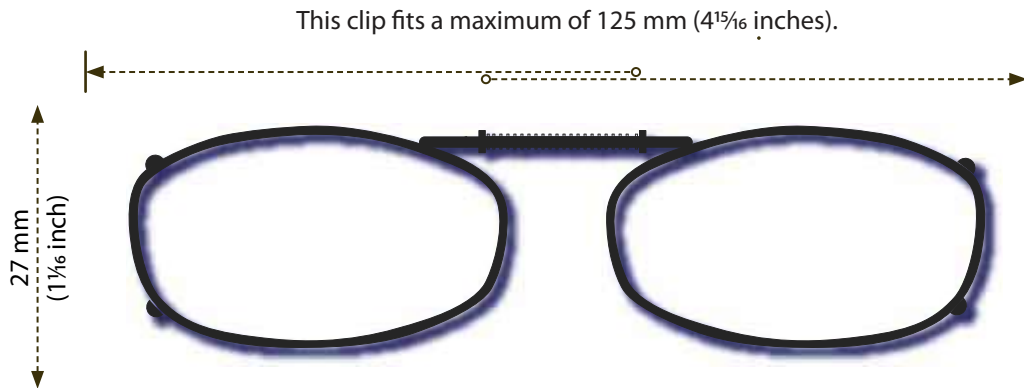

ISOLATE YOUR EYES
COCOONS®

Use the shape illustrations below to find the REC 6 size that fits your prescription glasses the most accurately. To find the perfect fit, print out this form at 100% actual size and then place your prescription glasses face down on each shape and choose the one that is closest to the shape of your eyewear.

■ **RECTANGLE 6-46**

Actual Size

■ **RECTANGLE 6-48**

Actual Size

www.liveeyewear.com

Included Case