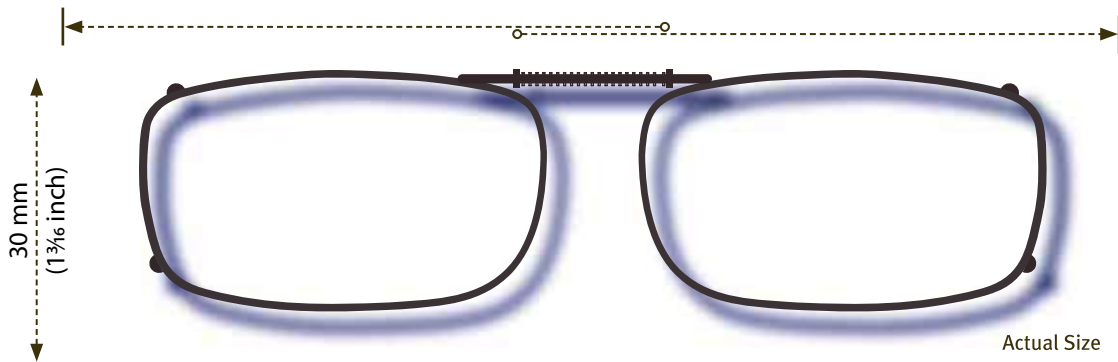

ISOLATE YOUR EYES  
**COCOONS®**

Use the shape illustrations below to find the REC 15 size that fits your prescription glasses the most accurately. To find the perfect fit, print out this form at 100% actual size and then place your prescription glasses face down on each shape and choose the one that is closest to the shape of your eyewear.

This clip fits a maximum of 129 mm (5 $\frac{1}{16}$  inches).

■ **RECTANGLE 15-52**

This clip fits a maximum of 141 mm (5 $\frac{1}{2}$  inches).

■ **RECTANGLE 15-54**

[www.liveeyewear.com](http://www.liveeyewear.com)