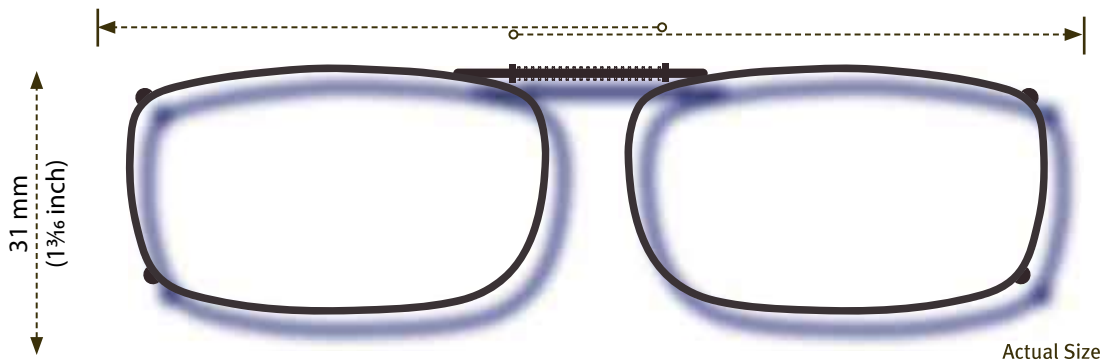

ISOLATE YOUR EYES  
**COCOONS®**

Use the shape illustrations below to find the REC 15 size that fits your prescription glasses the most accurately. To find the perfect fit, print out this form at 100% actual size and then place your prescription glasses face down on each shape and choose the one that is closest to the shape of your eyewear.

This clip fits a maximum of 129 mm (5 $\frac{1}{16}$  inches).

■ **RECTANGLE 15-52**

This clip fits a maximum of 141 mm (5 $\frac{1}{2}$  inches).

■ **RECTANGLE 15-54**

[www.liveeyewear.com](http://www.liveeyewear.com)