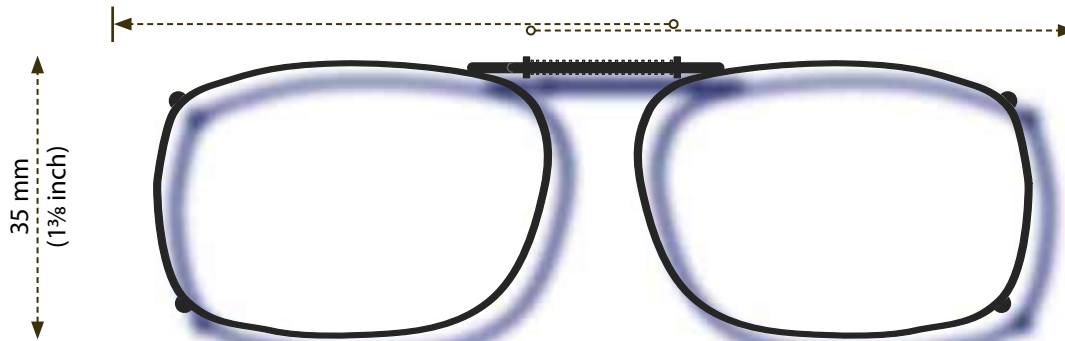

ISOLATE YOUR EYES COCOONS®

Use the shape illustrations below to find the REC 1 size that fits your prescription glasses the most accurately. To find the perfect fit, print out this form at 100% actual size and then place your prescription glasses face down on each shape and choose the one that is closest to the shape of your eyewear.

This clip fits a maximum of 126 mm (4¹⁵/₁₆ inches).

Actual Size

RECTANGLE 1-50

This clip fits a maximum of 128 mm (5¹/₁₆ inches).

Actual Size

RECTANGLE 1-51

This clip fits a maximum of 137 mm (5³/₁₆ inches).

Actual Size

RECTANGLE 1-54

Included Case

www.liveeyewear.com