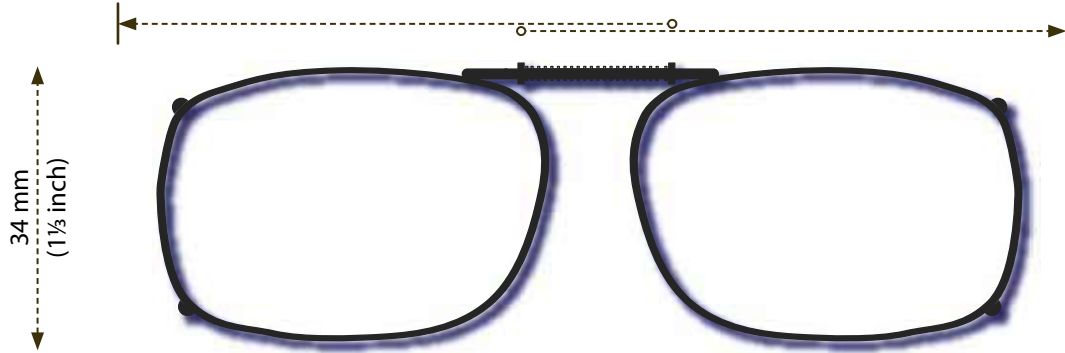

ISOLATE YOUR EYES COCOONS®

Use the shape illustrations below to find the REC 1 size that fits your prescription glasses the most accurately. To find the perfect fit, print out this form at 100% actual size and then place your prescription glasses face down on each shape and choose the one that is closest to the shape of your eyewear.

This clip fits a maximum of 126 mm (4¹⁵/₁₆ inches).

Actual Size

RECTANGLE 1-50

This clip fits a maximum of 128 mm (5¹/₁₆ inches).

Actual Size

RECTANGLE 1-51

This clip fits a maximum of 137 mm (5³/₁₆ inches).

Actual Size

RECTANGLE 1-54

Included Case

www.liveeyewear.com