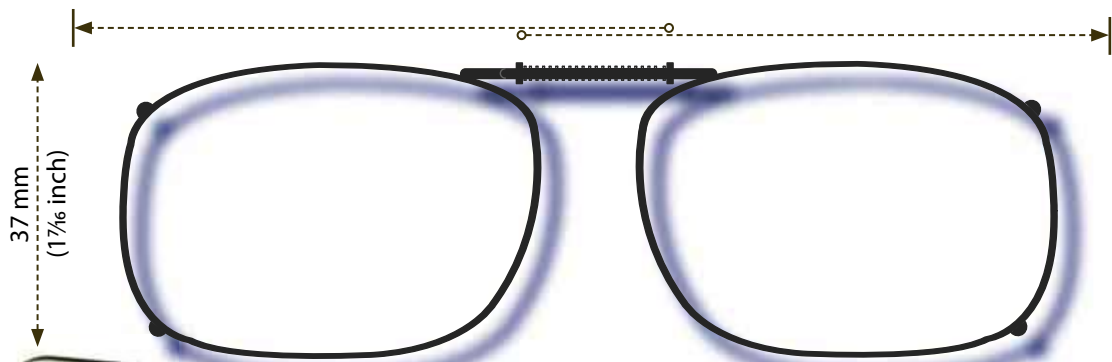

ISOLATE YOUR EYES COCOONS®

Use the shape illustrations below to find the REC 1 size that fits your prescription glasses the most accurately. To find the perfect fit, print out this form at 100% actual size and then place your prescription glasses face down on each shape and choose the one that is closest to the shape of your eyewear.

This clip fits a maximum of 126 mm (4¹⁵/₁₆ inches).

Actual Size

RECTANGLE 1-50

This clip fits a maximum of 128 mm (5¹/₁₆ inches).

Actual Size

RECTANGLE 1-51

This clip fits a maximum of 137 mm (5³/₁₆ inches).

Actual Size

RECTANGLE 1-54

Included Case

www.liveeyewear.com