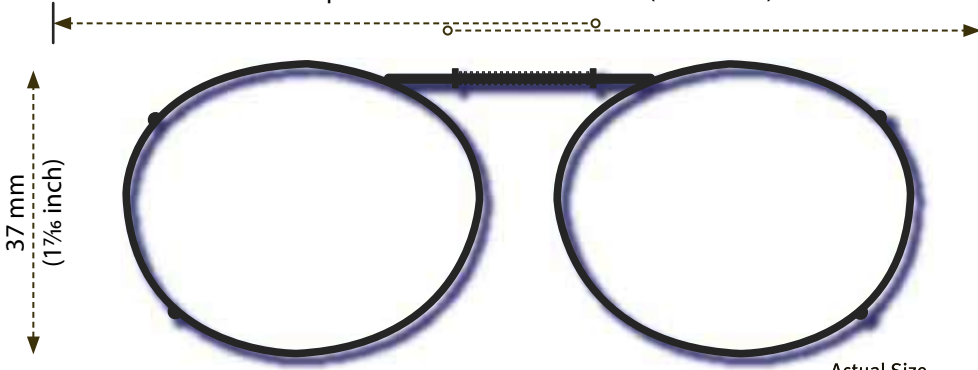

This clip fits a maximum of 120 mm (4¾ inches).

Actual Size

● OVAL 1-46

This clip fits a maximum of 125 mm (4¹⁵⁄₁₆ inches).

Actual Size

● OVAL 1-48

This clip fits a maximum of 125 mm (4¹⁵⁄₁₆ inches).

Actual Size

● OVAL 1-50

This clip fits a maximum of 127 mm (5 inches).

Actual Size

● OVAL 1-51

## ISOLATE YOUR EYES **COCOONS**®

Use the shape illustrations to find the OVL 1 size that fits your prescription glasses the most accurately. To find the perfect fit, print out this form at 100% actual size and then place your prescription glasses face down on each shape and choose the one that is closest to the shape of your eyewear.