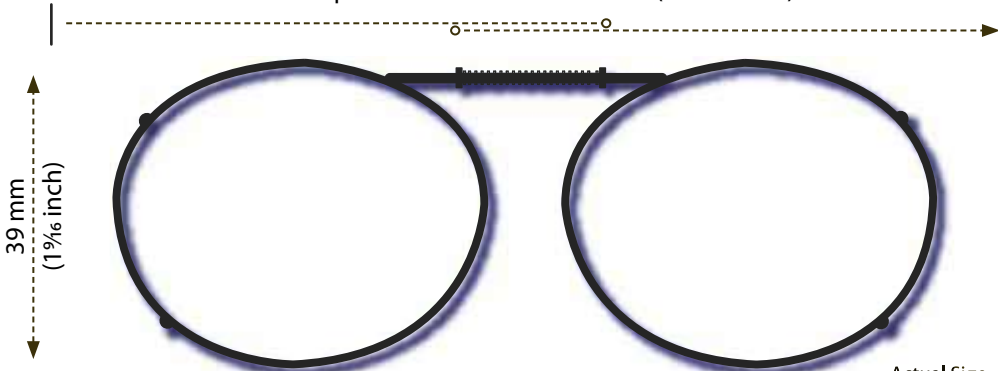

This clip fits a maximum of 120 mm (4¾ inches).

Actual Size

● OVAL 1-46

This clip fits a maximum of 125 mm (4¹⁵⁄₁₆ inches).

Actual Size

● OVAL 1-48

This clip fits a maximum of 125 mm (4¹⁵⁄₁₆ inches).

Actual Size

● OVAL 1-50

This clip fits a maximum of 127 mm (5 inches).

Actual Size

● OVAL 1-51

## ISOLATE YOUR EYES **COCOONS**®

Use the shape illustrations to find the OVL 1 size that fits your prescription glasses the most accurately. To find the perfect fit, print out this form at 100% actual size and then place your prescription glasses face down on each shape and choose the one that is closest to the shape of your eyewear.