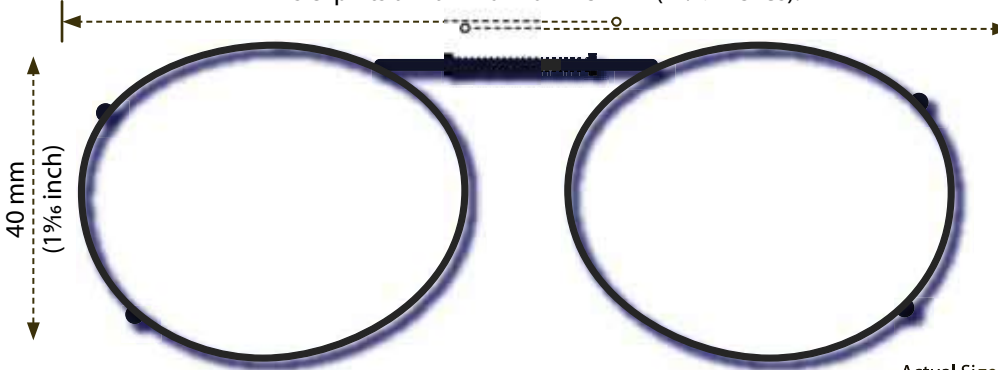

This clip fits a maximum of 120 mm (4¾ inches).

Actual Size

● OVAL 1-46

This clip fits a maximum of 125 mm (4¹⁵⁄₁₆ inches).

Actual Size

● OVAL 1-48

This clip fits a maximum of 125 mm (4¹⁵⁄₁₆ inches).

Actual Size

● OVAL 1-50

This clip fits a maximum of 127 mm (5 inches).

Actual Size

● OVAL 1-51

## ISOLATE YOUR EYES **COCOONS**®

Use the shape illustrations to find the OVL 1 size that fits your prescription glasses the most accurately. To find the perfect fit, print out this form at 100% actual size and then place your prescription glasses face down on each shape and choose the one that is closest to the shape of your eyewear.